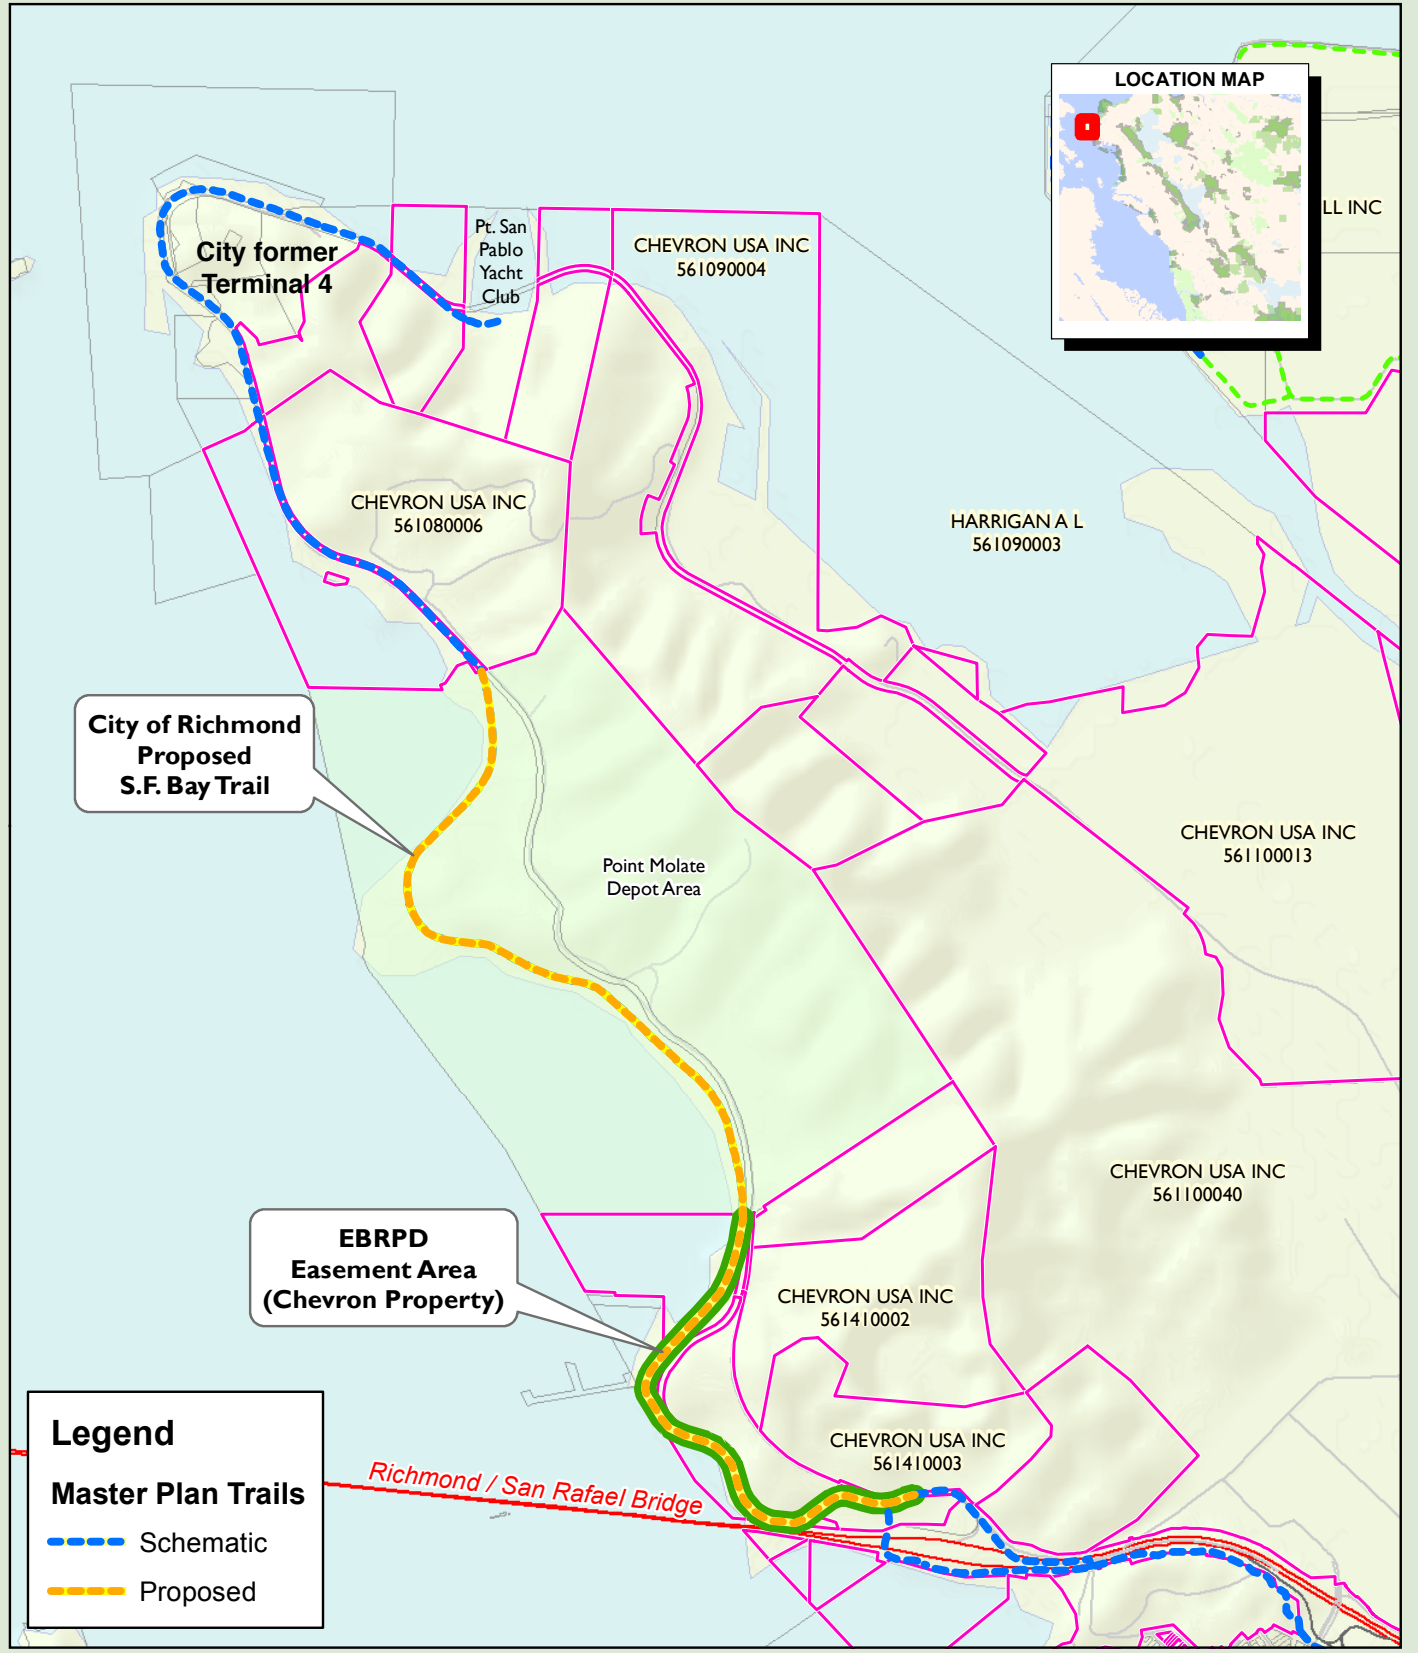

San Francisco Bay Trail

Pt. Molate - Project Area

Legend

Master Plan Trails

- Schematic
- Proposed